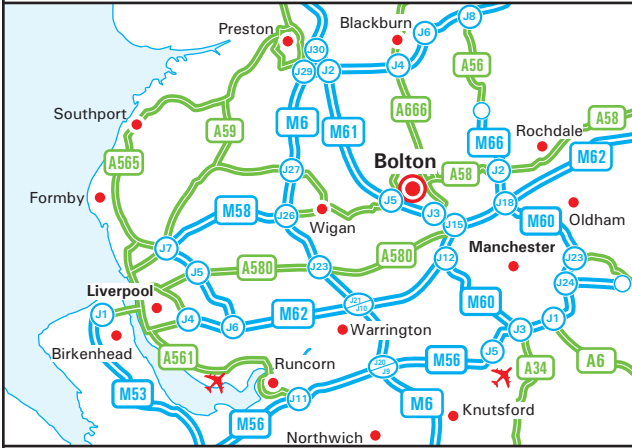

### From the M61

Leave the M61 at Junction 4 (signed Atherton, Walkden & Farnworth (A6)).

Join Watergate Lane, following signs for the A6 & Atherton.

At the roundabout, turn right onto Salford Road (A6), following signs for Atherton.

At traffic lights, turn right onto A579 (St Helens Road), following signs for Bolton.

Pass over the M61 motorway and continue on the A579 for 1.7 miles, until the junction for Adelaide Street.

Turn right onto Adelaide Street. Turn left onto Bridgeman Street.

### From M60 / Manchester

Leave the M60 at Junction 15 (signed Bolton, Preston & M61).

Join the M61. Follow directions above 'From M61'.

### By Train

Bolton receives services from Manchester, Manchester Airport, Preston, Blackpool, Southport, Wigan, Blackburn and Carlisle.